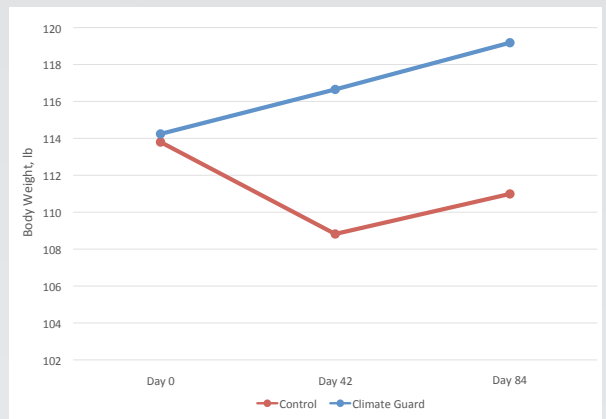

For a complete list of AntlerMax® feeds with Climate Guard™ supplement, contact your dealer or Purina® sales specialist.

HOW CLIMATE GUARD™ SUPPLEMENT WORKS:

- After 42 and 84 days of treatment, does consuming AntlerMax® Breeder pellets enhanced with Climate Guard™ were 10% and 8% heavier than the does consuming the Control diet (Table 1).
- Rib Flesh Scores of does consuming the AntlerMax® Breeder pellets enhanced with Climate Guard™ had 41% greater rib Flesh Scores on day 84 than the does consuming the Control diet (Table 2).
- The researchers observed that the does consuming the AntlerMax® Breeder pellets enhanced with Climate Guard™ frequented the feeders more often during the heat of the day than does consuming the Control diet which supported the increased weight gain and Rib Flesh Scores.

Table 1. The effect of Climate Guard™ Supplement diet on doe body weight during 84-day study.

Table 2. The effect of Climate Guard™ supplement diet on doe rib flesh score during 84-day study.

* Research conducted by West Texas A&M University, 2016.