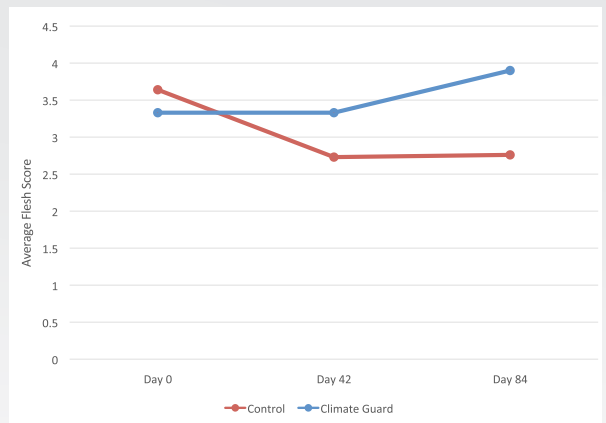

For a complete list of AntlerMax® feeds with Climate Guard™ supplement, contact your dealer or Purina® sales specialist.

HOW CLIMATE GUARD™ SUPPLEMENT WORKS:

- After 42 and 84 days of treatment, does consuming AntlerMax® Breeder pellets enhanced with Climate Guard™ were 10% and 8% heavier than the does consuming the Control diet (Table 1).
- Rib Flesh Scores of does consuming the AntlerMax® Breeder pellets enhanced with Climate Guard™ had 41% greater rib Flesh Scores on day 84 than the does consuming the Control diet (Table 2).
- The researchers observed that the does consuming the AntlerMax® Breeder pellets enhanced with Climate Guard™ frequented the feeders more often during the heat of the day than does consuming the Control diet which supported the increased weight gain and Rib Flesh Scores.

Table 1. The effect of Climate Guard™ Supplement diet on doe body weight during 84-day study.

Table 2. The effect of Climate Guard™ supplement diet on doe rib flesh score during 84-day study.

* Research conducted by West Texas A&M University, 2016.